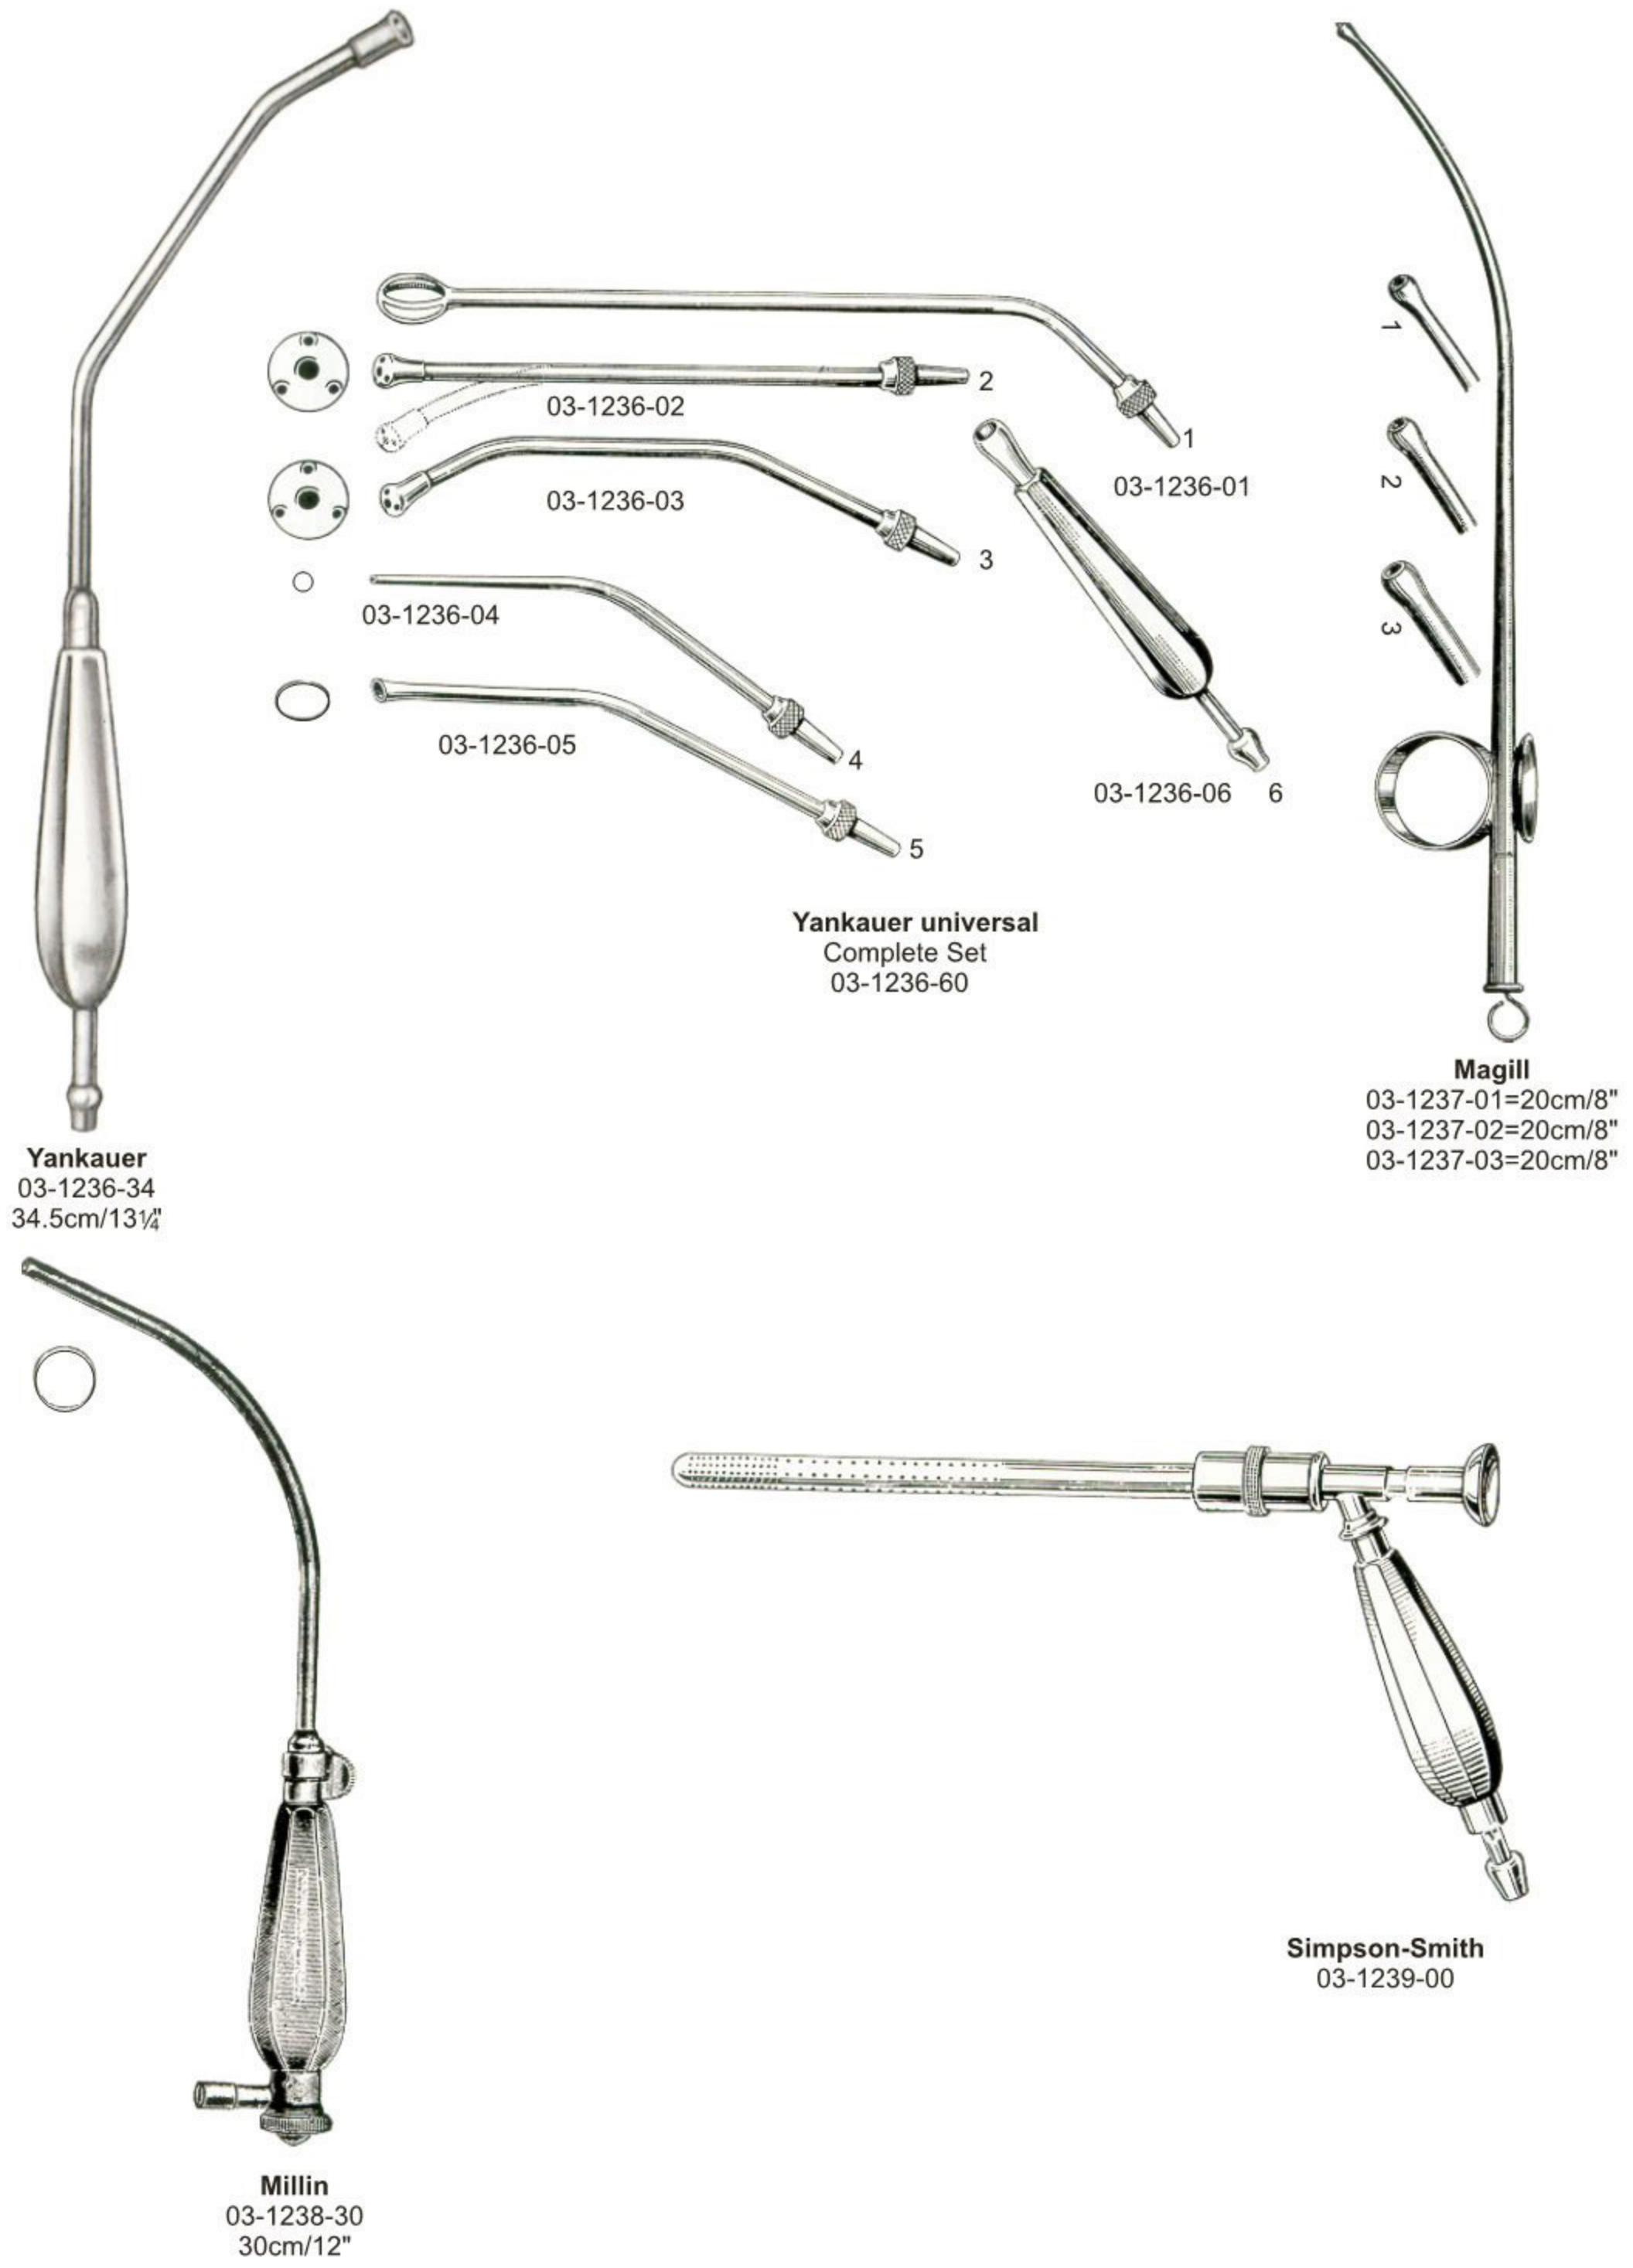

EN —● Suction Tubes
DE —● Saugrohre
ES —● Tubos de aspiración

Yankauer
03-1236-34
34.5cm/13 1/4"

Yankauer universal
Complete Set
03-1236-60

Magill
03-1237-01=20cm/8"
03-1237-02=20cm/8"
03-1237-03=20cm/8"

Millin
03-1238-30
30cm/12"

Simpson-Smith
03-1239-00