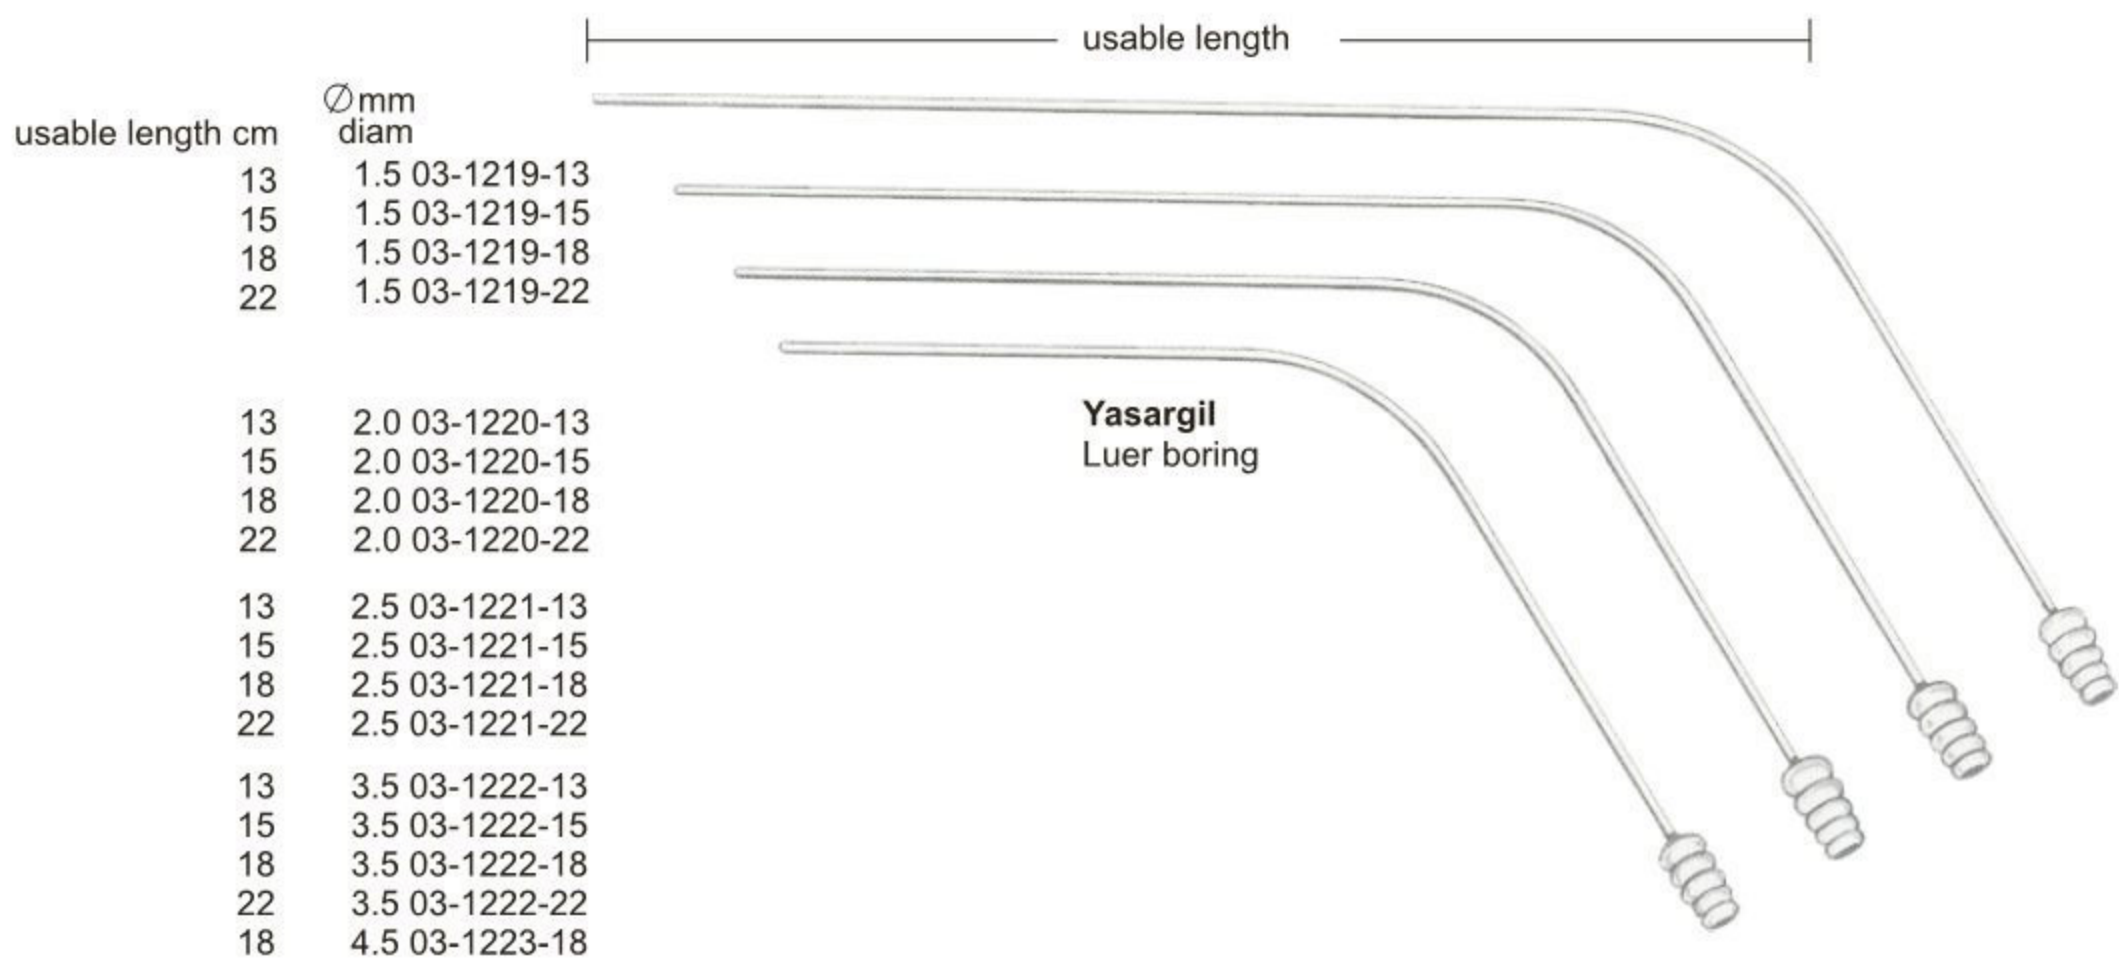

03-1207-11
 11.5 cm/4½"

Pierce
 Ø mm
 3.0 03-1208-03
 4.0 03-1208-04
 5.0 03-1208-05

∅ 2 mm

Landau
 03-1209-16
 16cm/6¼"

∅ 2 mm

Landau
 03-1210-19
 19cm/7½"

∅ 13.5mm

Peau
 03-1211-16
 16cm/6¼"

∅ 8 mm

Buelau
 03-1212-24
 24cm/9½"

Brain Suction Tubes

∅
 2.0 mm 03-1213-20
 2.5 mm 03-1213-25
 3.0 mm 03-1213-30
 13cm/5"

∅
 1.5 mm 03-1214-15
 2.0 mm 03-1214-20
 2.5 mm 03-1214-25
 3.0 mm 03-1214-30
 19.5cm/7¾"

Adson
 03-1215-02
 21cm/8¼"
 ∅4 mm

○ 2.0 mm
 ○ 3.0 mm
 ○ 4.0 mm
 ○ 5.0 mm

∅ malleable, black
 2 mm 03-1216-02
 3 mm 03-1216-03
 4 mm 03-1216-04
 5 mm 03-1216-05
 19.5cm/7¾"

Suction Tubes ● EN
 Saugrohre ● DE
 Tubos de aspiración ● ES

Fig. 3
03-1227-13

03-1227-50 SET

∅ 6 mm
round

Nuboer
03-1228-01
21cm/8¼"

6 mm
ovale

Nuboer
03-1229-02
21cm/8¼"

∅ 6 mm

Andrew-Pynchon
03-1230-23
23 cm/9"