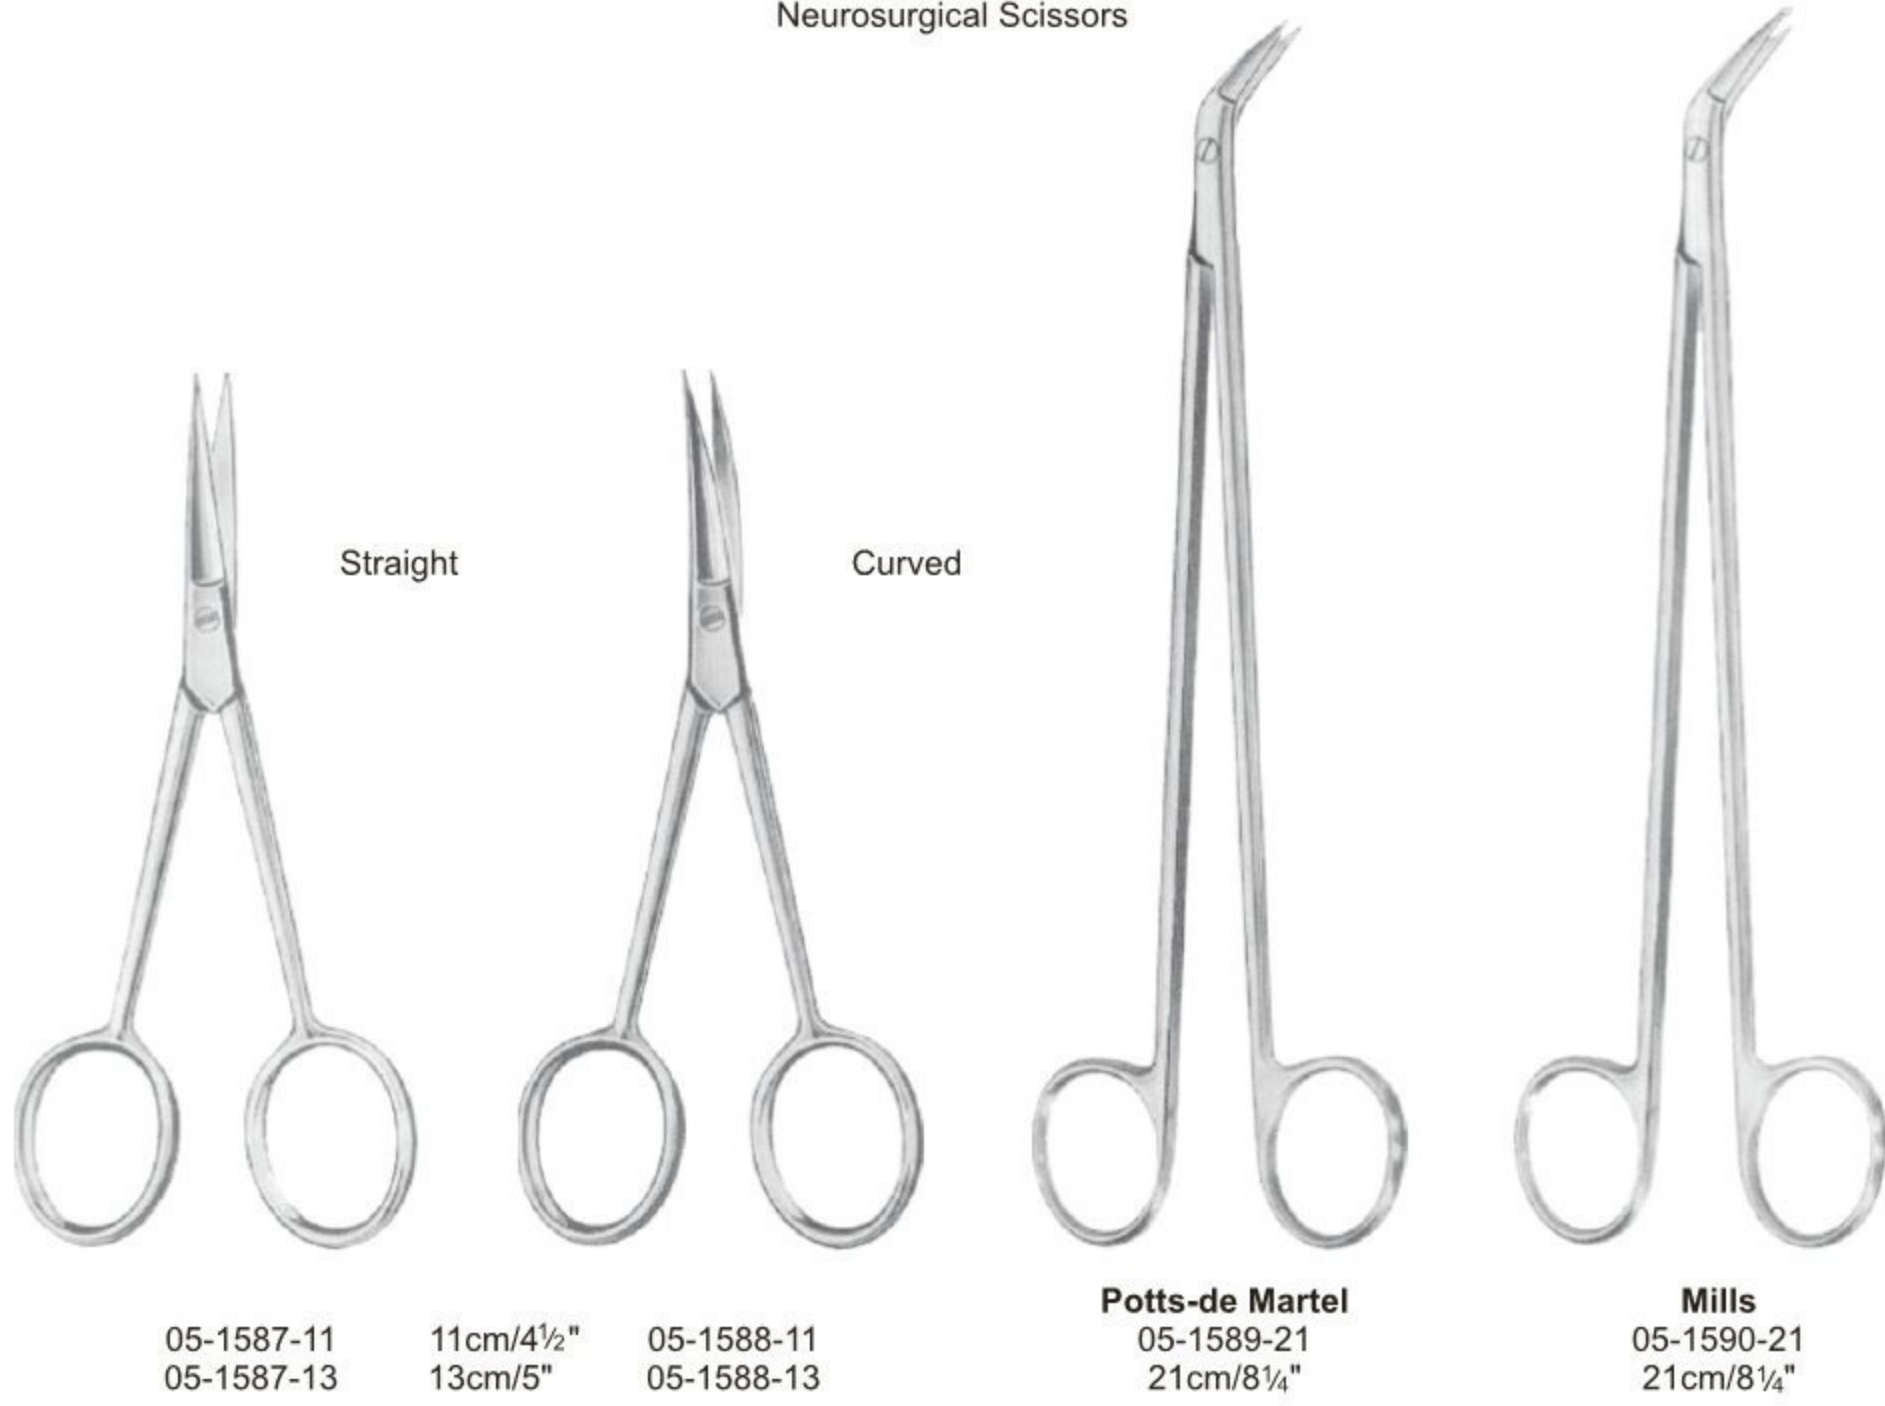

Neurosurgical Scissors