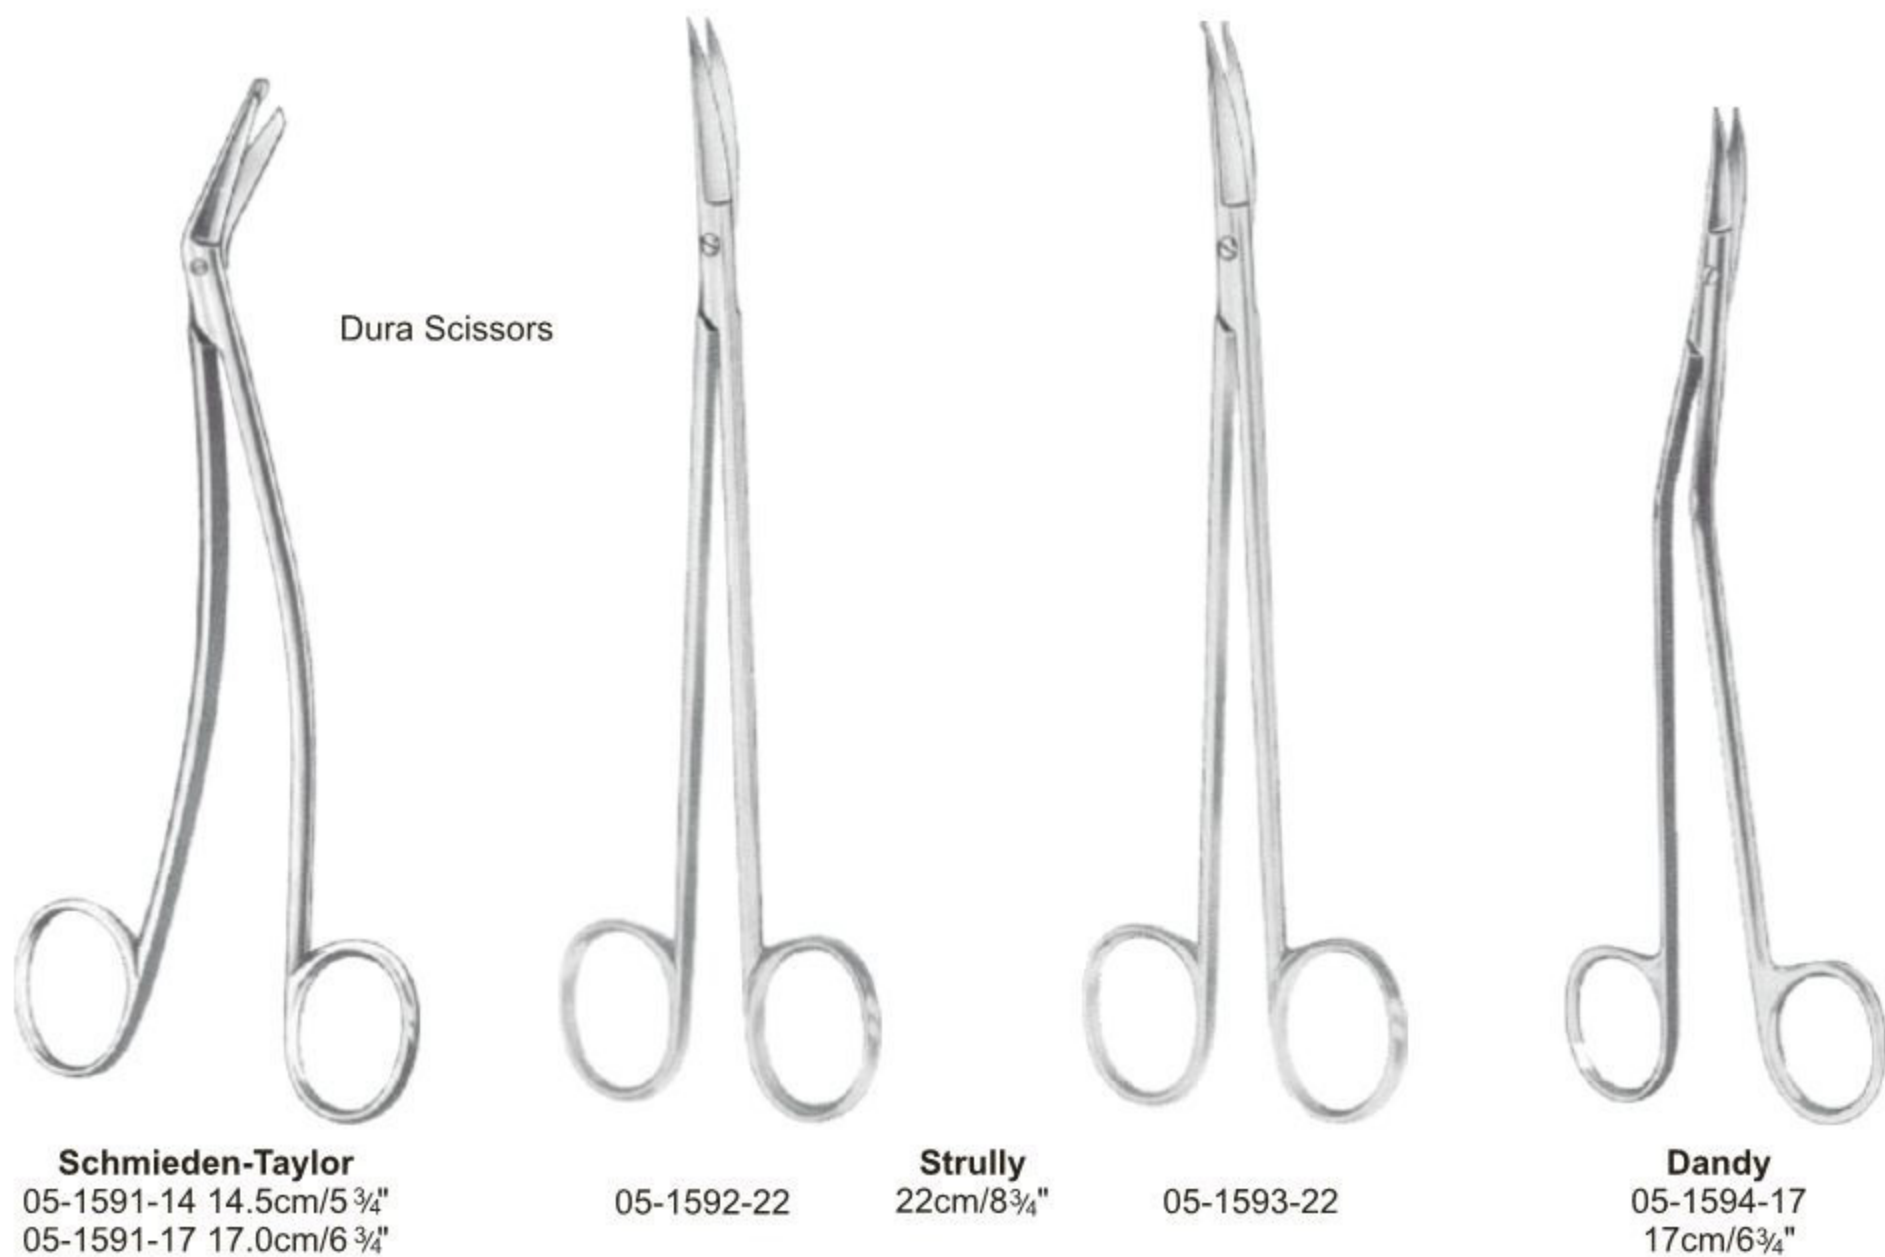

Neurosurgical Scissors