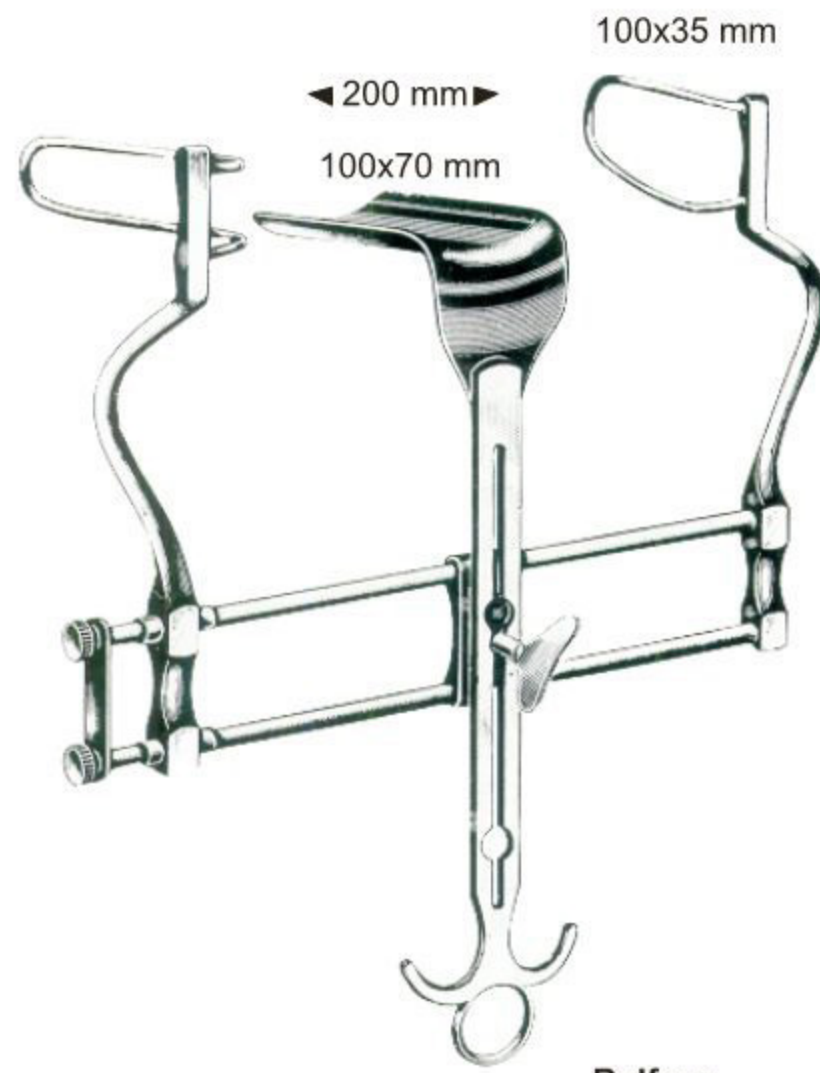

**Gosset**  
11-3318-00

Fig.1 ◀ 10cm/4" ▶  
Fig.2 ◀ 14cm/5½" ▶

**Gosset**  
Fig.1 11-3319-01  
Fig.2 11-3319-02

**Gosset**  
11-3320-00

**Hertzler**  
11-3321-00

**Frazier**  
11-3322-00

the blades are available by pairs

	<b>Baby-Balfour</b> 11-3327-00	<b>Balfour</b> 11-3328-00
Retractor Complete		
Retractor Only	11-3327-01	11-3328-01
Central Blade Only	11-3327-02	11-3328-02

Retractor Complete  
 11-3329-00

Retractor Only  
 11-3329-01

Central Blade Only  
 11-3329-02

Retractor, Complete  
 11-3330-00

Retractor Only  
 11-3330-01

Central Blade Only  
 11-3330-02

**Balfour**

Retractor, complete  
 11-3331-00  
 Retractor, only  
 11-3331-01  
 Central blade, only  
 11-3331-02