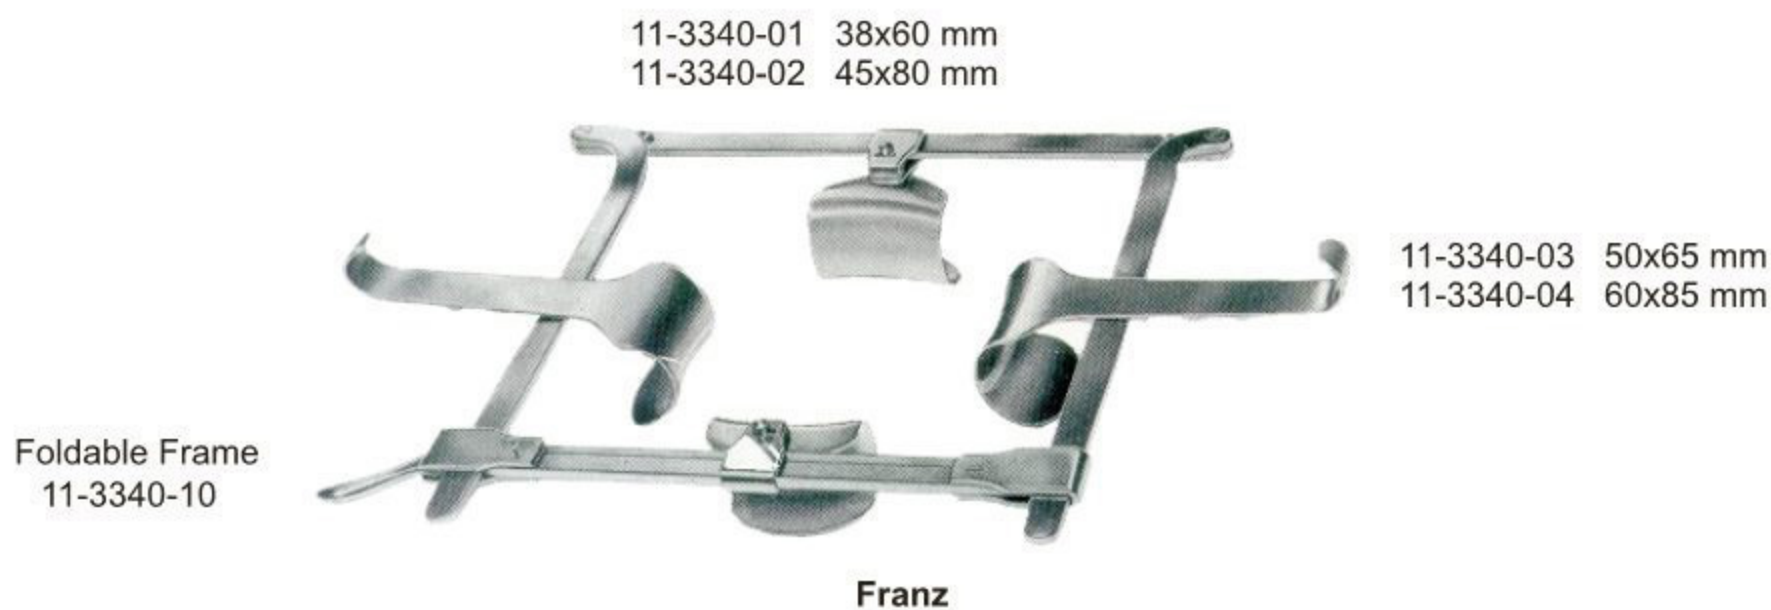

Complete with 4 valves 11-3340-00	With con	11-3340-10 1x 11-3340-01 2x 11-3340-03 2x
Complete with 8 valves 11-3341-00	With con	11-3340-10 1x 11-3340-01 2x 11-3340-02 2x 11-3340-03 2x 11-3340-04 2x