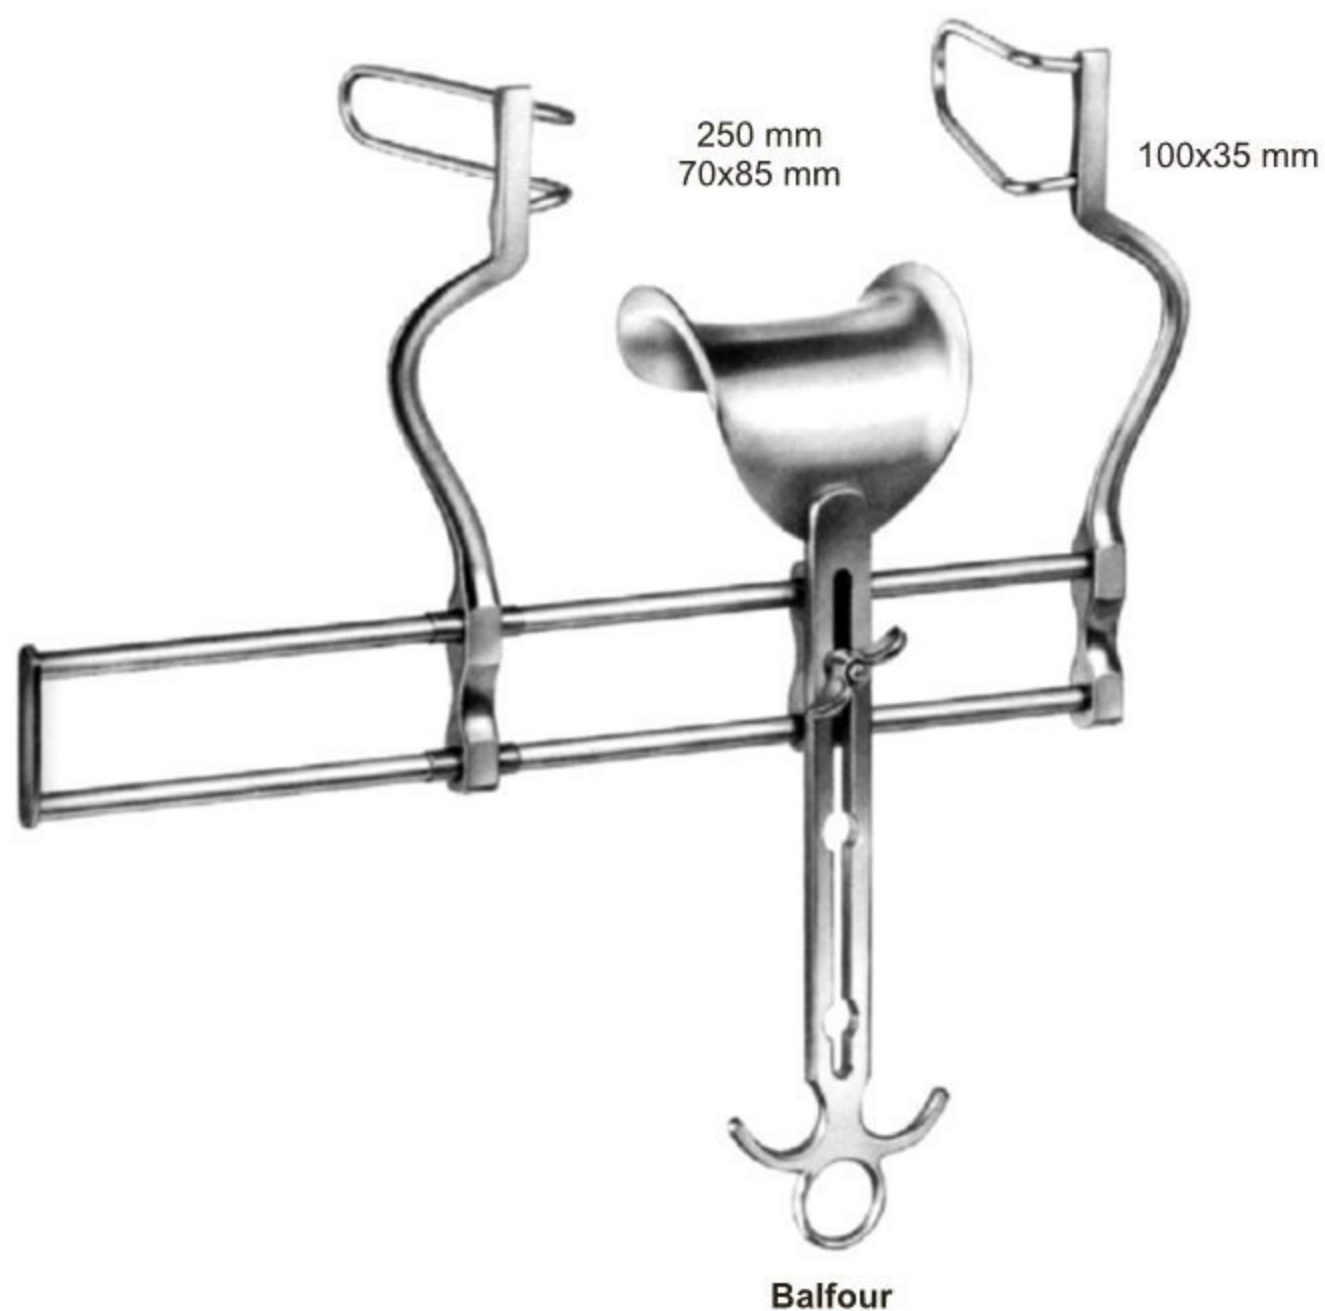

**Gosset**  
11-3318-00

Fig.1 ◀ 10cm/4" ▶  
Fig.2 ◀ 14cm/5½" ▶

**Gosset**  
Fig.1 11-3319-01  
Fig.2 11-3319-02

**Gosset**  
11-3320-00

**Hertzler**  
11-3321-00

**Frazier**  
11-3322-00

the blades are available by pairs

	<b>Baby-Balfour</b> 11-3327-00	<b>Balfour</b> 11-3328-00
Retractor Complete		
Retractor Only	11-3327-01	11-3328-01
Central Blade Only	11-3327-02	11-3328-02

Retractor Complete  
 11-3329-00

Retractor Only  
 11-3329-01

Central Blade Only  
 11-3329-02

Retractor, Complete  
 11-3330-00

Retractor Only  
 11-3330-01

Central Blade Only  
 11-3330-02

**Balfour**

Retractor, complete  
 11-3331-00  
 Retractor, only  
 11-3331-01  
 Central blade, only  
 11-3331-02