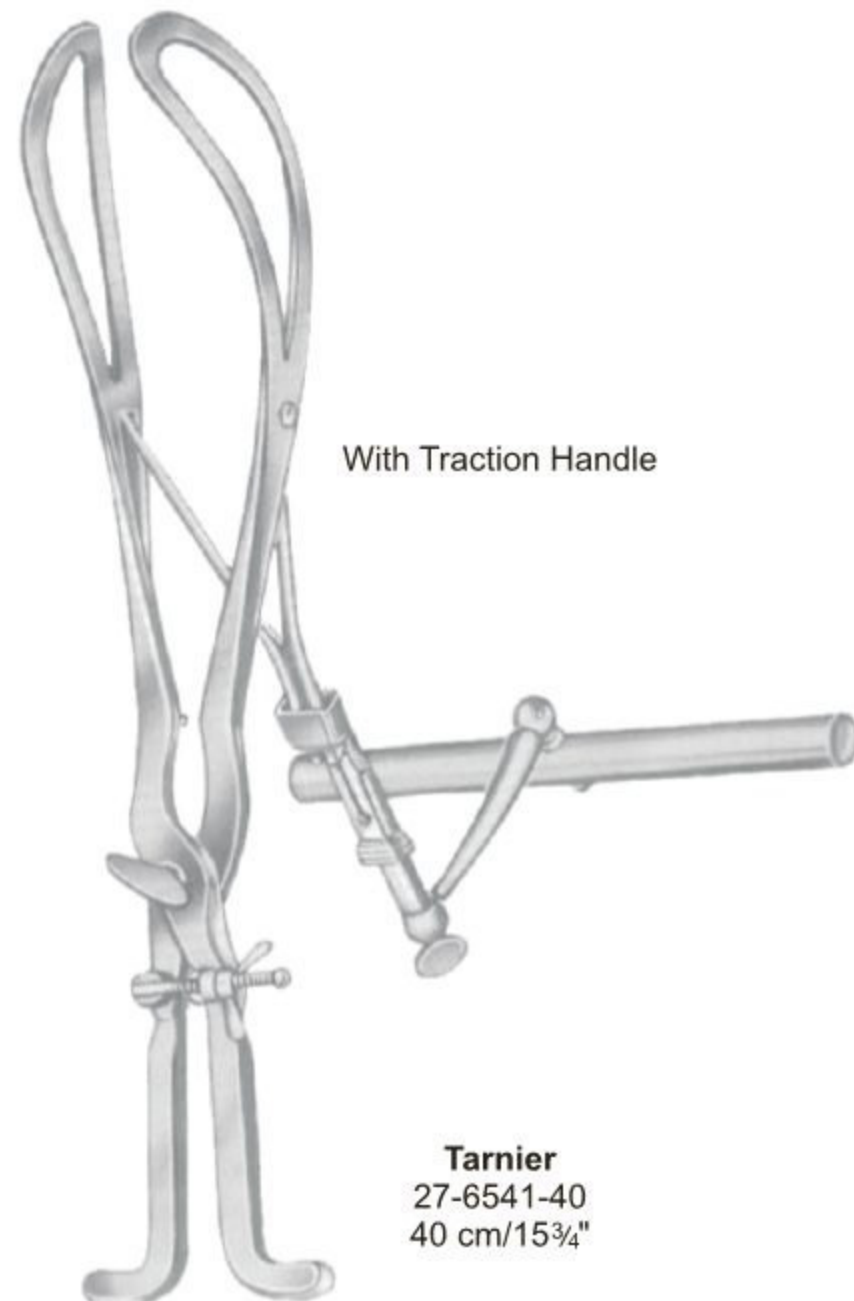

Umbilical Cord Clamps

Collin
 27-6524-09
 9 cm/3½"

Nagele
27-6525-36 36 cm/14"
27-6525-40 40 cm/16"

Wrigley
27-6526-28
28 cm/11"

Simpson
27-6527-23
23 cm/9"

Simpson
27-6528-28 28cm/11"
27-6528-38 38cm/15"

Simpson-Braun
27-6529-36
36 cm/14"

Simpson-Luikart
27-6530-36
36 cm/14"

Obstetrical Forceps ●— EN
 Geburtszangen ●— DE
 Forceps obstétricos ●— ES

De Lee
 27-6531-30 30 cm/12"
 27-6532-36 36 cm/14"

Traction Handles to be used with all obstetrical Forceps with Standard type Handles

Bill
 27-6533-20

Kielland
 27-6534-41
 41 cm/16"

Kielland-Luikart
 27-6535-40
 40 cm/15¾"

Mclean
 27-6536-36
 36 cm/14"

Elliot
 27-6537-32 32 cm/12½"
 27-6538-38 38 cm/15"

Piper
 27-6539-44
 44 cm/17¼"

With Traction Handle

Barnes-Neville
 27-6540-43
 43.5 cm/17"

With Traction Handle

Tarnier
 27-6541-40
 40 cm/15¾"