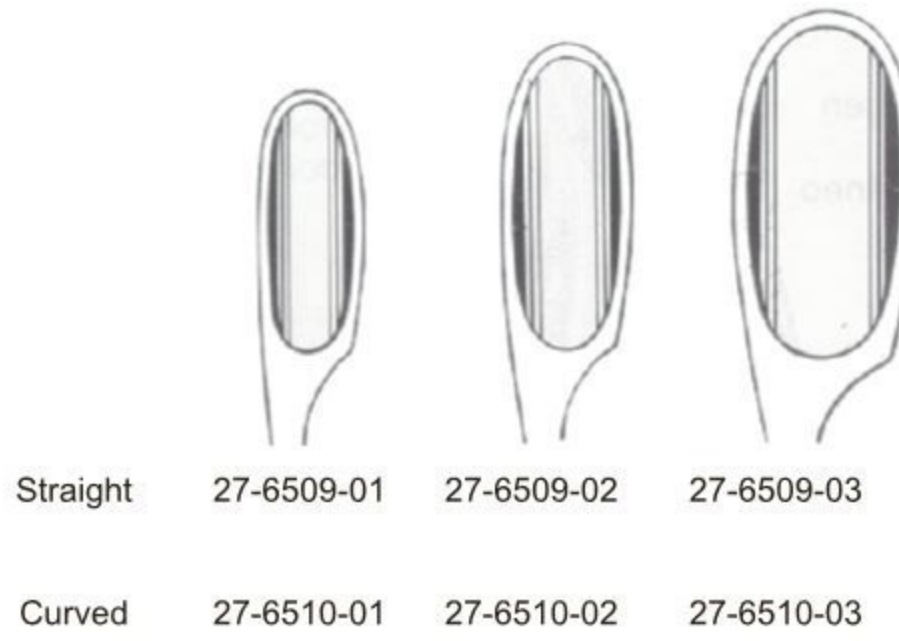

EN Obstetrics

DE Geburtshilfe

ES Obstetricia

Page 559 to 565

For Internal Measurements

27-6501-45
Laparotomy Ring
1³/₄" Inside Diameter

De Lee
27-6502-20
20 cm/8"
cm/Inch Scale

Martin
27-6503-34 34 cm/13¹/₂" 27-6504-34
cm Scale cm/Inch Scale

Collin
27-6505-35
35 cm/13³/₄"
cm Scale

Breisky
27-6506-33
33 cm/13"
cm Inch Scale

Collyer
27-6507-30
30 cm/12"
cm Inch Scale

Iowa
27-6508-14
14 cm/5¹/₂"
Trumpet Needle Guide

Winter
28 cm/11"

Wallich
27-6511-42
42 cm/16¾"

Sanger
21 cm/10½"

Straight 27-6509-01 27-6509-02 27-6509-03

Curved 27-6510-01 27-6510-02 27-6510-03

Straight
27-6512-27

Curved
27-6513-27

Uterine Haemostasis Forceps

Green-Armytage
27-6514-21
21 cm/8¼"

- EN —● Scalp flap forceps, perforators and elevating spoons
- DE —● Kopfschwartzangen, Geburtslöffel
- ES —● Pinza para pericráneo, separador para la salida de cabeza

Scalp Flap Forceps

Gauss
27-6515-26
26 cm/10¼"

Willet-Martel
27-6516-19
19 cm/7½"

Head Lever

Murless
27-6517-26
26 cm/10¼"

Elevating Spoon

Sellheim
27-6518-28
28 cm/11"

Smellie
27-6519-25
25 cm/10"